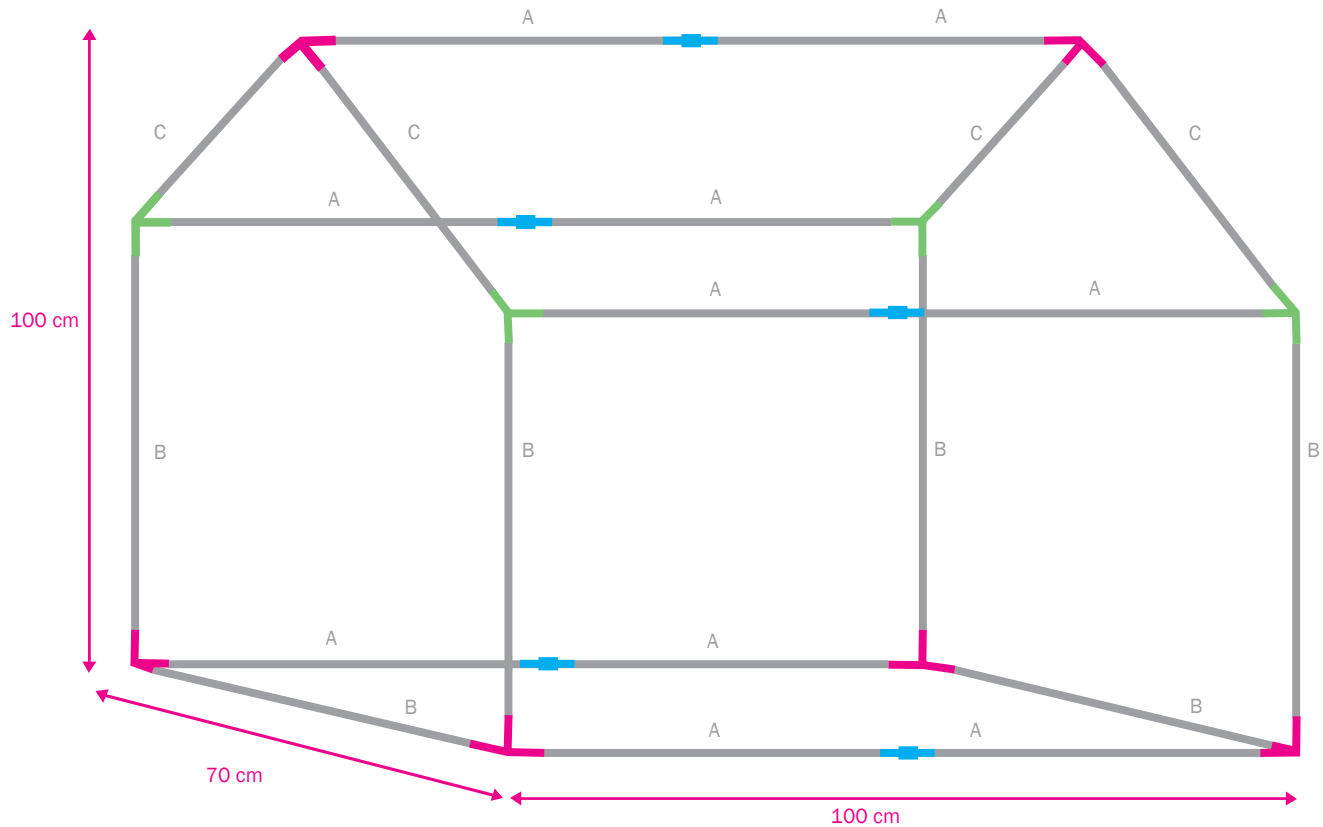

Constructing the Small Play House

 90° right angle connector x 6

 Straight pole connector x 5

 135° angle connector x 4

Pole A – length 52cm x 10

Pole B – length 69cm x 6

Pole C – length 48cm x 4

- Lay out the poles separating A, B and C. Divide the connectors as shown on the diagram.
- Put the framework together as shown in the diagram. It is essential to ensure all connectors are pushed firmly onto each pole.
- Be careful to use the correct shape connectors for the base of the play house and for the roof.
- Pull the fabric over the frame work. It is designed to be a tight fit. Make sure the top of the roof is correctly in place and then work down to the base.
- Turn the whole play house upside down in order to help pull the fabric into place. The velcro fastens around the base pole to keep the fabric in place.